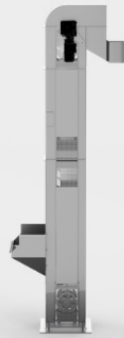

AQUA ART & ENGINEERING

27-Sarjan Estate, Kathwada GIDC,
Ahmedabad, Guj. (India)

Mob:-7623999711
7572999711
9724466336

VERTICAL ELEVATOR

The Vertical Elevator provides a very space-efficient solution for elevating products. The products are collected in a buffer hopper and the specially designed plastic belts with integrated lifters elevate the products to the desired height. A chute arrangement designed for the next machine will ensure that products are evenly fed forward. The Vertical Elevator belt speed can be adjusted to control the feeding rate to the next processing stage. Larger buffer hoppers can be supplied (optional).

VERTICAL ELEVATOR ADVANTAGES

Adjustable belt speed

Potato buffer to create an even feeding

SIDE

FRONT

VERTICAL ELEVATOR	L (mm)	W INFEED	H OUTFEED
VE04	2550	As Desired	As Desired
VE06	2210	As Desired	As Desired